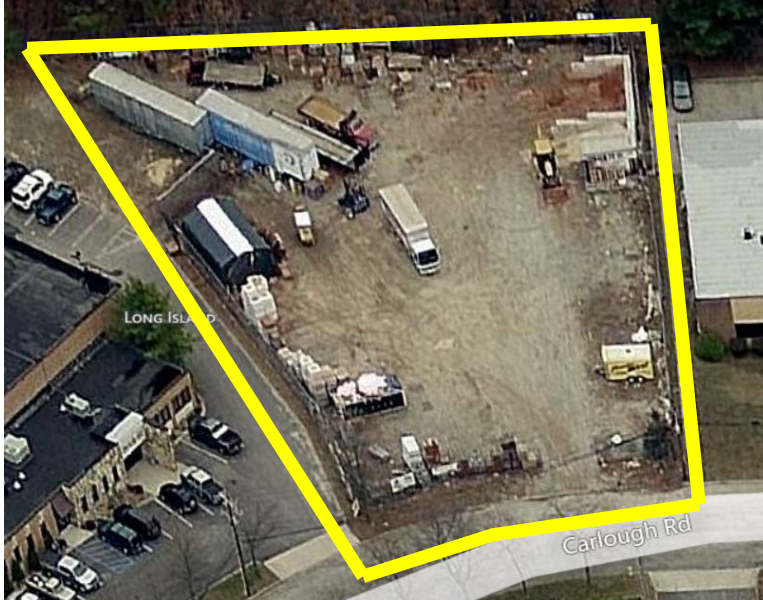

SOLD ~ Industrial Land
Carlough Road
Bohemia, NY 11716

Lot Size: .69 Acres
Sale Price: Please Call

Comments:

- ◆ Town of Islip
- ◆ 35% Coverage in L1
- ◆ Previously Approved for 2 Buildings (Self Storage 4,500 sf & 3,150 sf)
- ◆ Just Off Sunrise Hwy Near MacArthur Airport
- ◆ IDA Benefits May Apply
- ◆ Fully Fenced