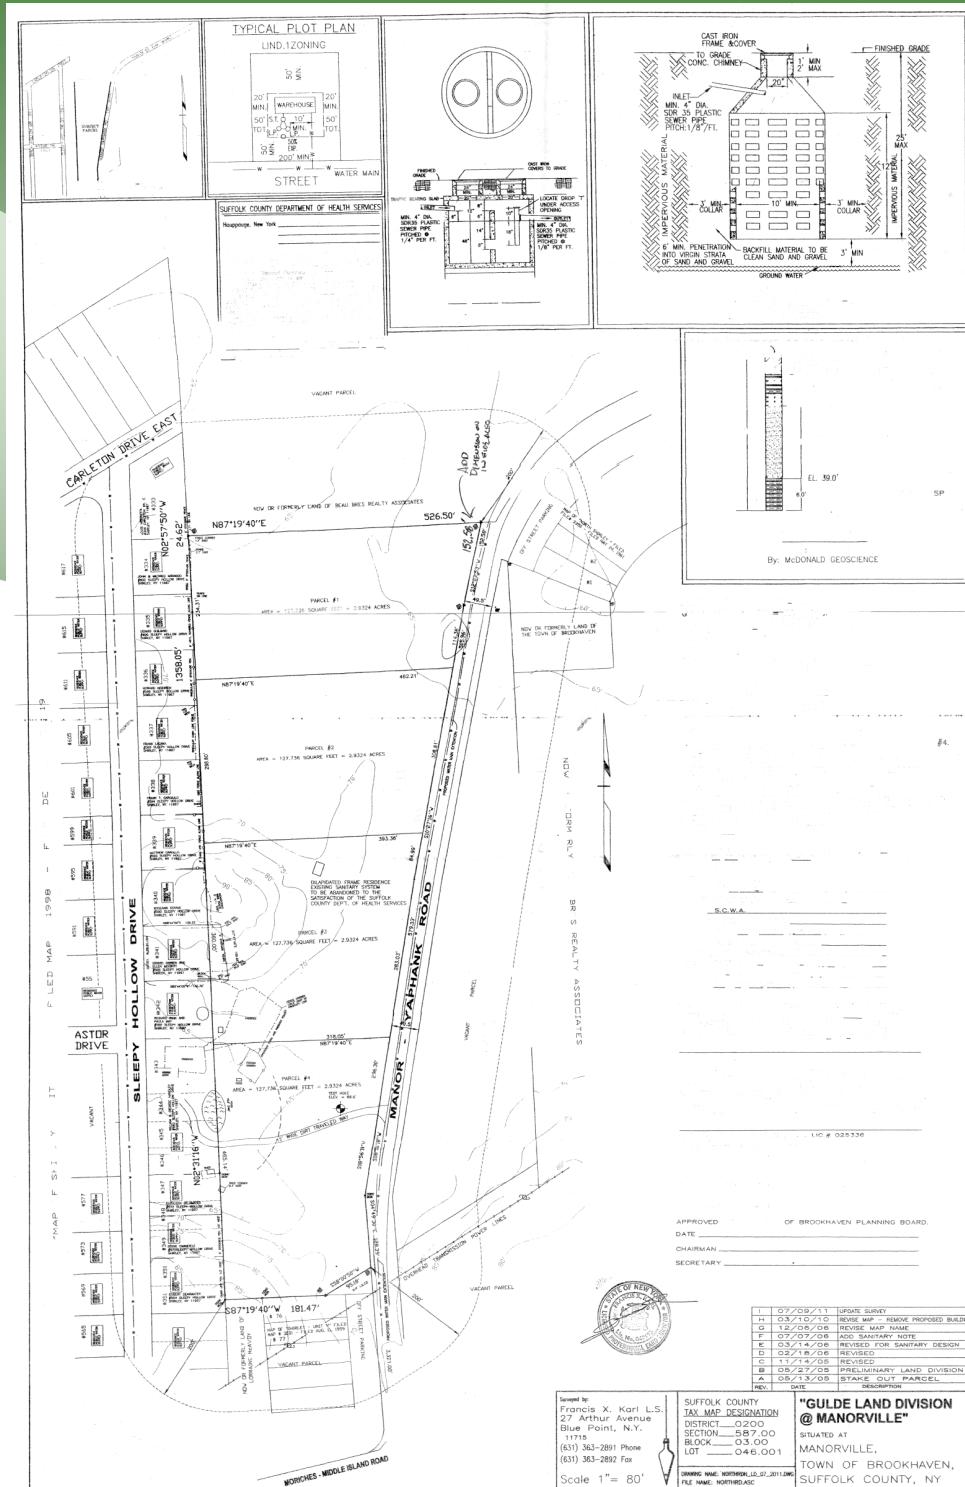

For Sale | Industrial Land

West Side of North St (aka Manor Yapank Rd), Manorville, NY

METRO

REALTY SERVICES LLC

201 Moreland Road, Ste 4, Hauppauge, NY 11788
(631) 770-0700 ~ info@metrorealtyservices.com
www.metrorealtyservices.com

Exclusive Agent:

Jeremy D. Hackett
Licensed Real Estate Broker
Managing Partner
Direct: (631) 391-6359
jeremy@metrorealtyservices.com

All information submitted is subject to errors, omissions, change of price or rental, change of other terms and conditions, prior sale, lease, financing or withdrawal without notice. All areas and dimensions are approximate. This advertisement does not suggest that the broker has a listing on this property or properties or that any property is currently available.