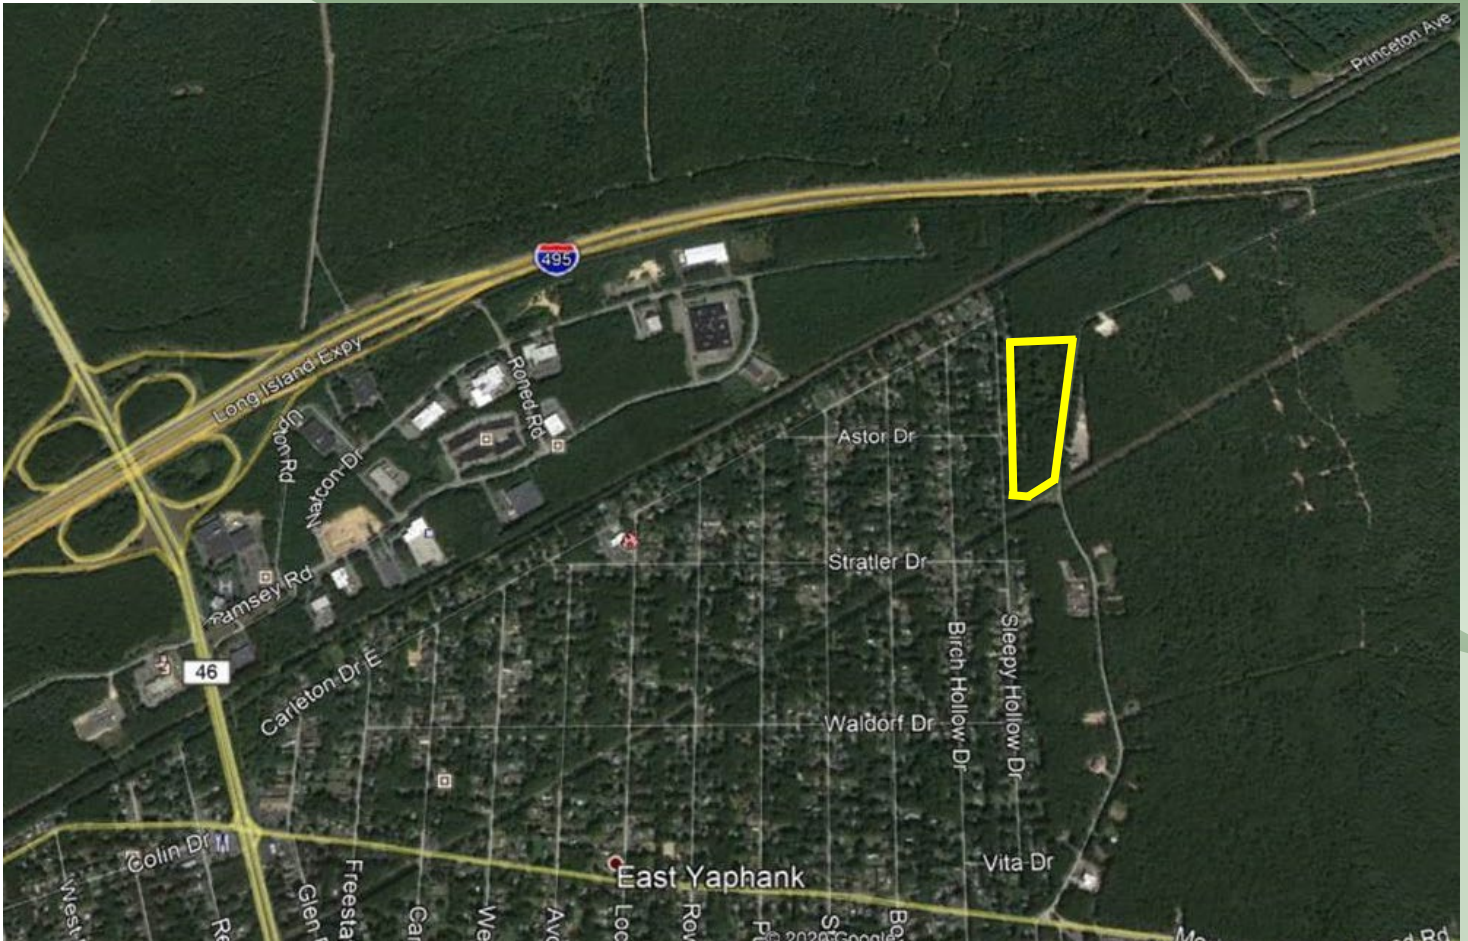

For Sale | Industrial Land

West Side of North St (aka Manor Yaphank Rd), Manorville, NY

METRO

REALTY SERVICES LLC

201 Moreland Road, Ste 4, Hauppauge, NY 11788

(631) 770-0700 ~ info@metrorealtyservices.com

www.metrorealtyservices.com

Exclusive Agent:

Jeremy D. Hackett

Licensed Real Estate Broker

Managing Partner

Direct: (631) 391-6359

jeremy@metrorealtyservices.com

All information submitted is subject to errors, omissions, change of price or rental, change of other terms and conditions, prior sale, lease, financing or withdrawal without notice. All areas and dimensions are approximate. This advertisement does not suggest that the broker has a listing on this property or properties or that any property is currently available.