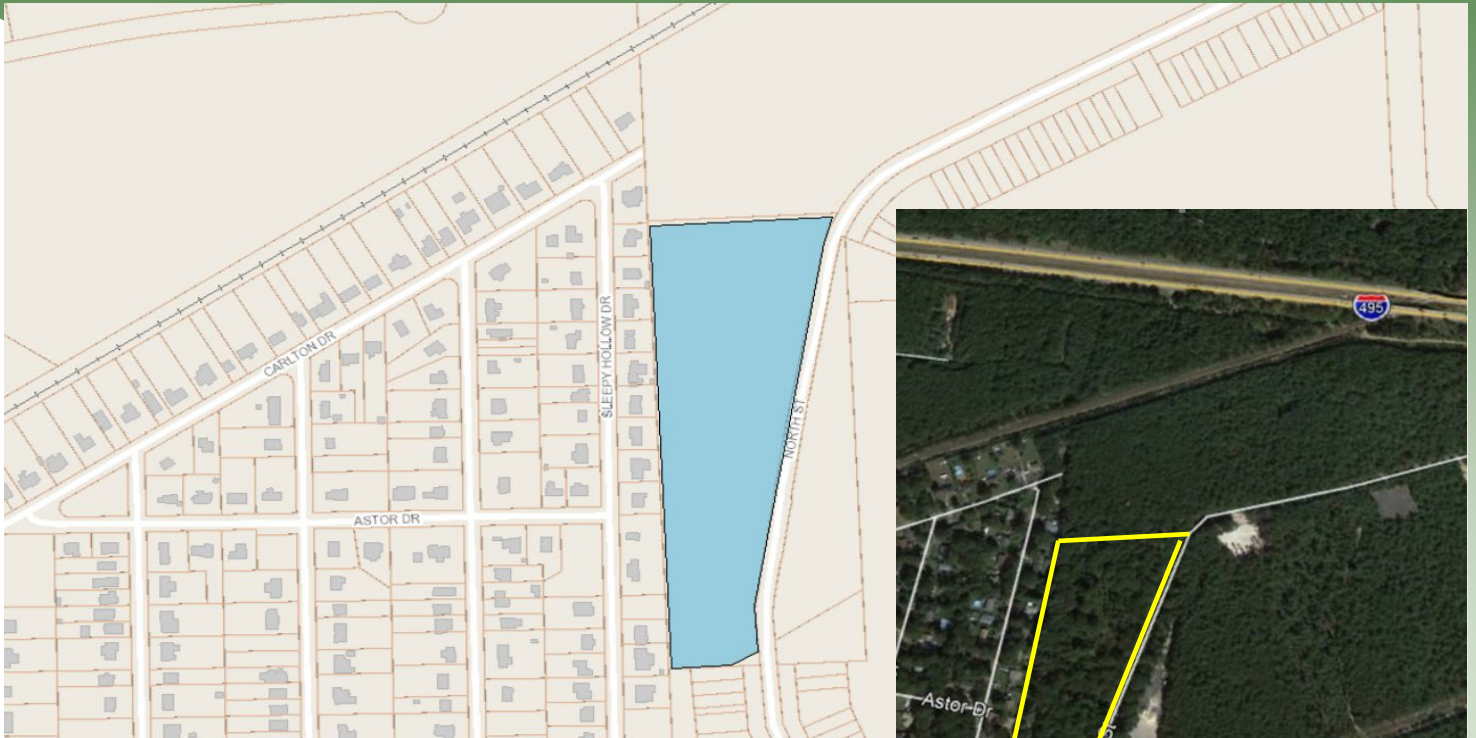

For Sale | Industrial Land

West Side of North St (aka Manor Yapank Rd), Manorville, NY

Lot Size: 11.73 acres

Sale Price: \$4,105,500.00 (\$350,000 per acre)

Taxes: \$ 6,115.00 / year ±

- Purchaser will have the ability to divide as per plans
- 5 minutes off LIE Exit 68
- Brookhaven L1 Industrial
- Coverage ± 17%
- Sec 587 Block 3 Lot 46.001