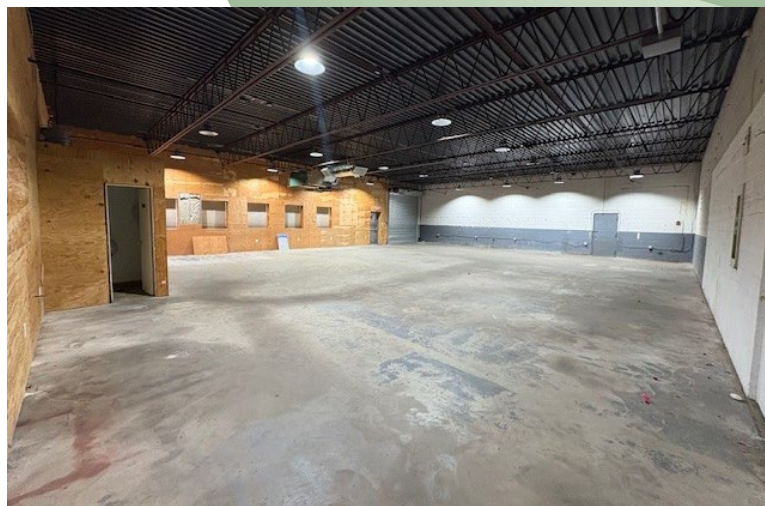

## 100 Bell St, West Babylon, NY

Unit Size: 3,000 sf ±  
Ceiling Height: 12' ±  
Loading: 1 Drive-Ins (Electric)  
Heat: Oil  
Power: 200 amps (3 Phase)  
AC: Warehouse  
Bathrooms: 2

Lease Price: \$16.00 psf gross