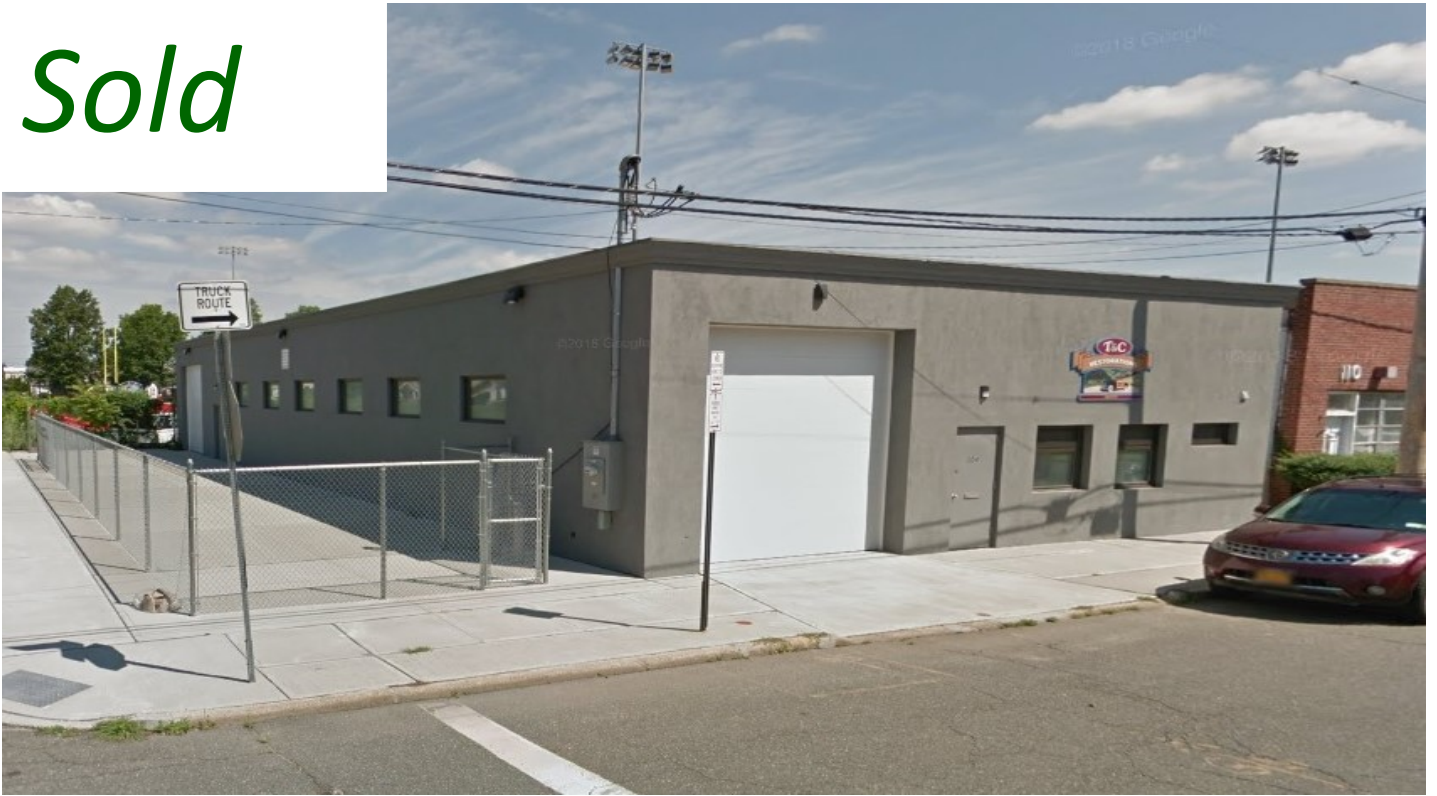

Sold ~ Industrial Property

104 Liberty Ave

Mineola, NY 11501

**METRO**  
REALTY SERVICES LLC

*Sold*

Available Size: 4,458 SF  
Lot Size (acres): 0  
Offices: SF  
Ceiling Ht: 14' 6"  
Loading Docks: 0  
Drive-Ins: 1  
Heat: Oil  
Power: 200 amps