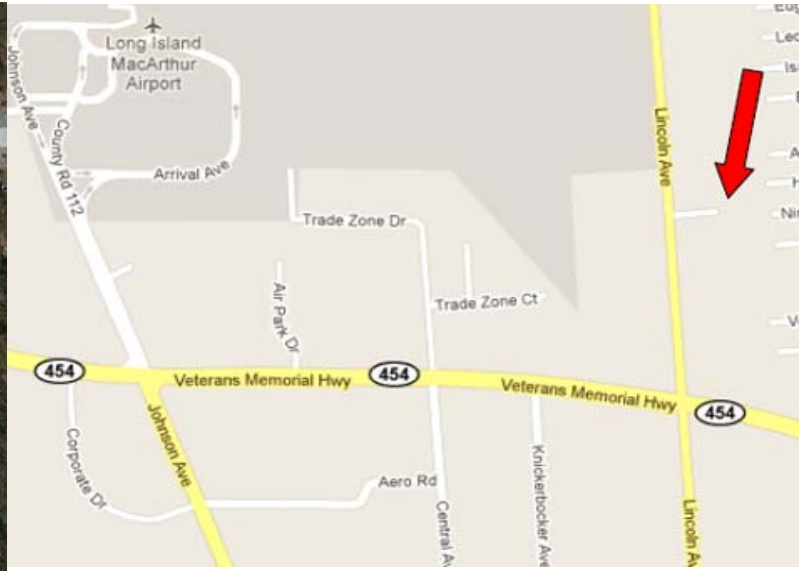

For Sale Or Lease ~ Industrial Land

Peachtree Court

Holbrook, NY 11741

End of Cul-De-Sac (off Lincoln Avenue, North of Veterans Memorial Highway)

Size:	± 4 acres	RE Taxes:	Approximately \$13,000.00 per year
Zoning:	L-1 Light Industrial, Town of Islip	Sale Price:	\$1,900,000
Coverage:	35%		