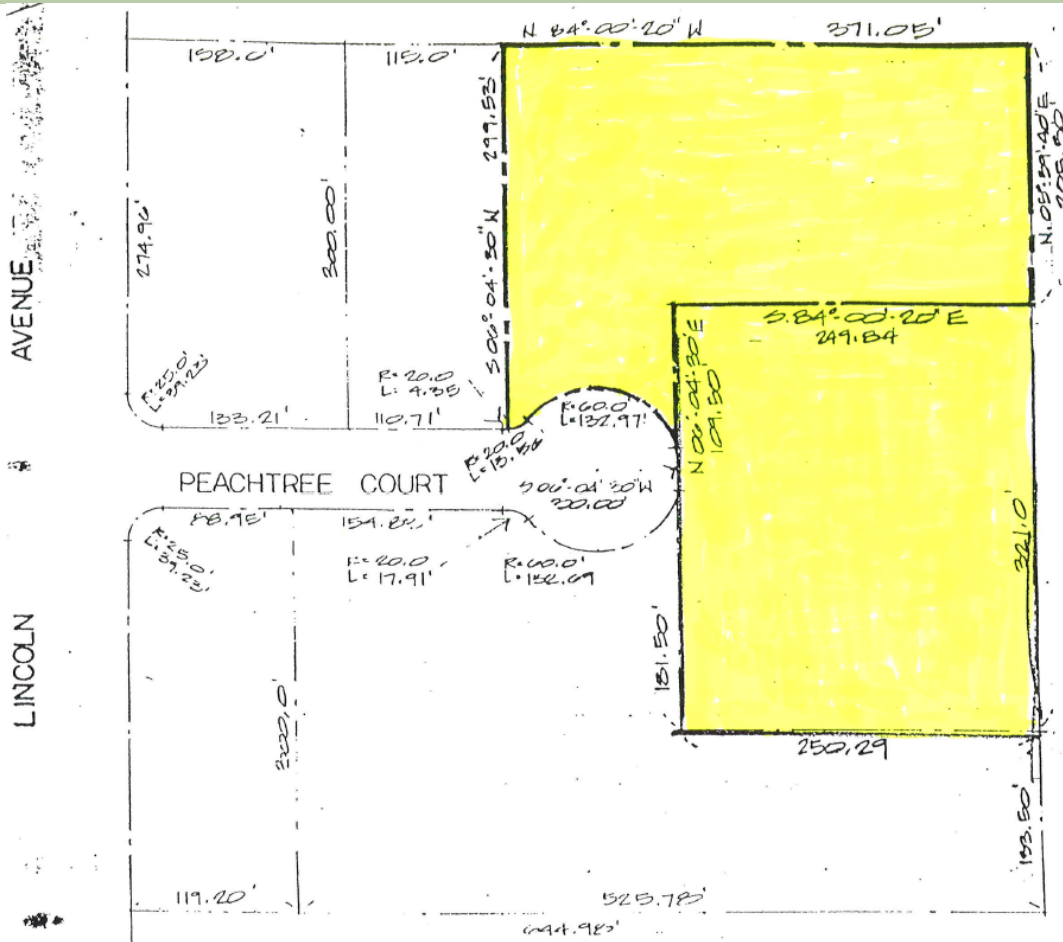

For Sale ~ Industrial Land
Peachtree Court
Holbrook, NY 11741

METRO
REALTY SERVICES LLC

SITE PLAN

1" = 100'

vets Hwy

JOHN A. GRAMMAS & ASSOCIATES 830 WILLIS AVE. ALBERTSON, N.Y. 11807	PROPOSED BUILDING FOR PEACHTREE INDUSTRIES PEACHTREE COURT HOLBROOK, TOWN OF ISLIP	DRAWING # 1
DRAWN: REA DATE: 1-19-09	SITE PLAN || S.I.M. # 0500-151-1-P.O.4	CONT. # 5905

All information submitted is subject to errors, omissions, change of price or rental, change of other terms and conditions, prior sale, lease, financing or withdrawal without notice. All areas and dimensions are approximate. This advertisement does not suggest that the broker has a listing on this property or properties or that any property is currently available.

Metro Realty Services, LLC
1111 Broadhollow Road, Suite 222, Farmingdale, NY 11735
T (631) 770-0700 ~ F (631) 770-0710
info@metrorealtyservices.com ~ www.metrorealtyservices.com