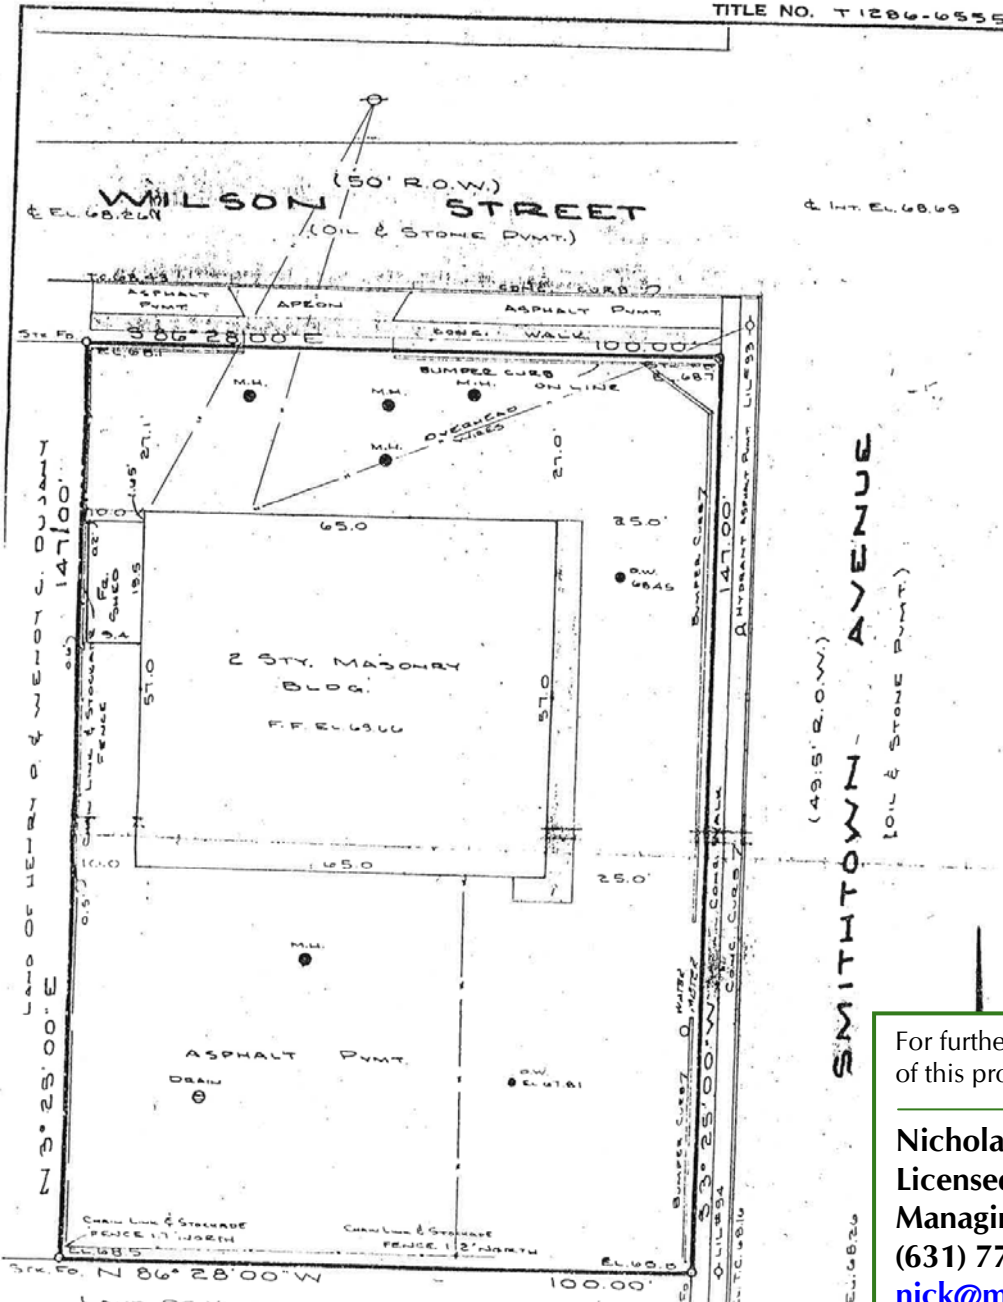

For Sale or Lease ~ Office / Retail Property
1268-1276 Smithtown Ave
Bohemia, NY 11716

For further information or to arrange an inspection of this property please contact "Exclusive Agent":

Nicholas Romano
Licensed Real Estate Broker
Managing Partner
(631) 770-0700 ext. 6362
nick@metrorealtyservices.com

All information submitted is subject to errors, omissions, change of price or rental, change of other terms and conditions, prior sale, lease, financing or withdrawal without notice. All areas and dimensions are approximate. This advertisement does not suggest that the broker has a listing on this property or properties or that any property is currently available.

Metro Realty Services, LLC
1111 Broadhollow Road, Suite 222, Farmingdale, NY 11735
T (631) 770-0700 ~ F (631) 770-0710
info@metrorealtyservices.com ~ www.metrorealtyservices.com